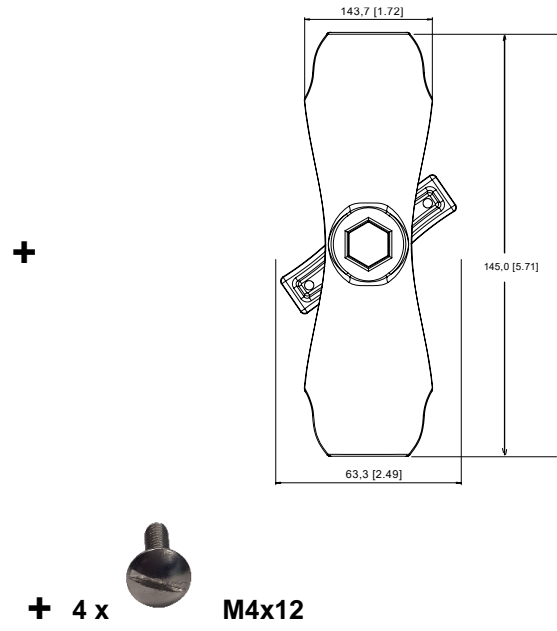

Dimensions

Dimensions

M4x12: stainless steel screw
 Metal strap included: \varnothing 2.79 to 3.74 in

M4x12: vis Poelier Inox
 Collier de serrage fourni : \varnothing 71 à 95 mm

M4x12: tornillo de acero inoxidable
 Correa de metal incluida: \varnothing 2.79 to 3.74 in

Mounting

ANT-SPECTRE-X

Montage

SPECTRE

SPECTRE NANO / ANT-SPECTRE-G/H