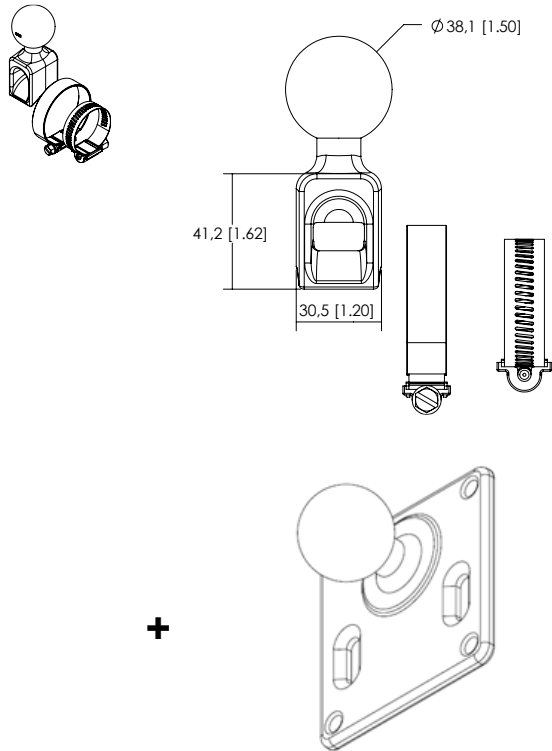

Dimensions

Dimensions

M4x12: stainless steel screw
 Metal strap included: \varnothing 2.79 to 3.74 in

M4x12: vis Poelier Inox
 Collier de serrage fourni : \varnothing 71 à 95 mm

M4x12: tornillo de acero inoxidable
 Correa de metal incluida: \varnothing 2.79 to 3.74 in

Mounting

ANT-SPECTRE-X

Montage

SPECTRE

SPECTRE NANO / ANT-SPECTRE-G/H