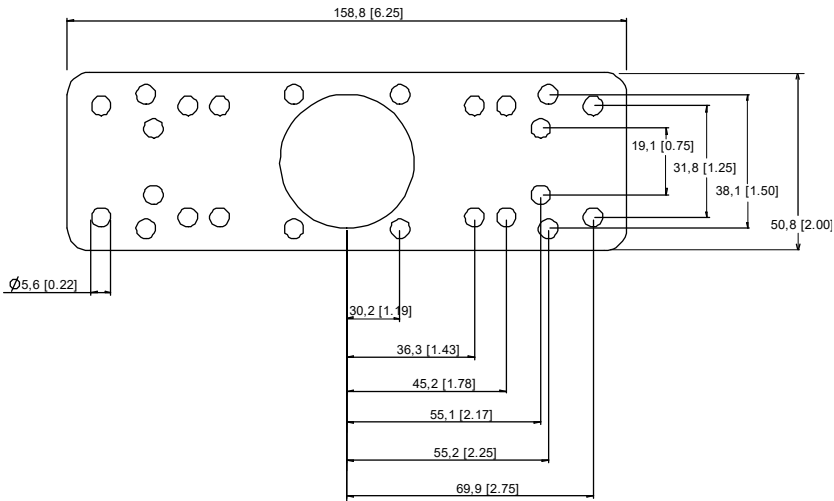

**Dimensions**

**Dimensions**

+

+

+

**M4x12**

M4x12: stainless steel screw  
 Metal strap included: Ø 2.79 to 3.74 in

M4x12: vis Poelier Inox  
 Collier de serrage fourni : Ø 71 à 95 mm

M4x12: tornillo de acero inoxidable  
 Correa de metal incluida: Ø 2.79 to 3.74 in

**Mounting**

**Montage**

**Montaje**

ANT-SPECTRE-X

SPECTRE

SPECTRE NANO / ANT-SPECTRE-G/H