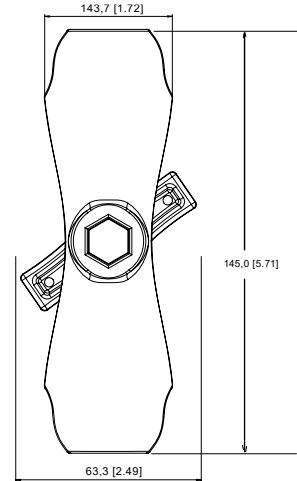

**Dimensions**

**Dimensions**

+

+

+

**M4x12**

M4x12: stainless steel screw  
 Metal strap included: Ø 2.79 to 3.74 in

M4x12: vis Poelier Inox  
 Collier de serrage fourni : Ø 71 à 95 mm

M4x12: tornillo de acero inoxidable  
 Correa de metal incluida: Ø 2.79 to 3.74 in

**Mounting**

**Montage**

**Montaje**

ANT-SPECTRE-X

SPECTRE

SPECTRE NANO / ANT-SPECTRE-G/H