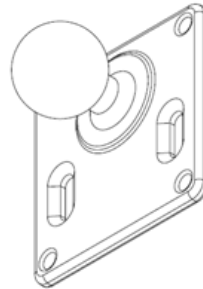

**Dimensions**

**Dimensions**

+

+

+

**M4x12**

M4x12: stainless steel screw  
 Metal strap included: Ø 2.79 to 3.74 in

M4x12: vis Poelier Inox  
 Collier de serrage fourni : Ø 71 à 95 mm

M4x12: tornillo de acero inoxidable  
 Correa de metal incluida: Ø 2.79 to 3.74 in

**Mounting**

**Montage**

**Montaje**

ANT-SPECTRE-X

SPECTRE

SPECTRE NANO / ANT-SPECTRE-G/H