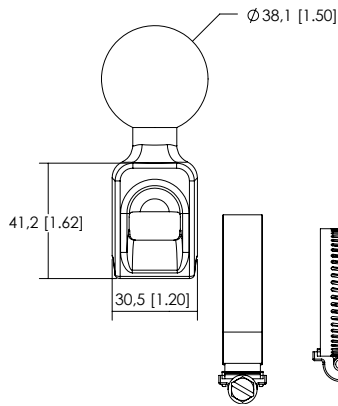

**Dimensions**

**Dimensions**

+

+

+

**M4x12**

M4x12: stainless steel screw  
 Metal strap included: Ø 2.79 to 3.74 in

M4x12: vis Poelier Inox  
 Collier de serrage fourni : Ø 71 à 95 mm

M4x12: tornillo de acero inoxidable  
 Correa de metal incluida: Ø 2.79 to 3.74 in

**Mounting**

**Montage**

**Montaje**

ANT-SPECTRE-X

SPECTRE

SPECTRE NANO / ANT-SPECTRE-G/H