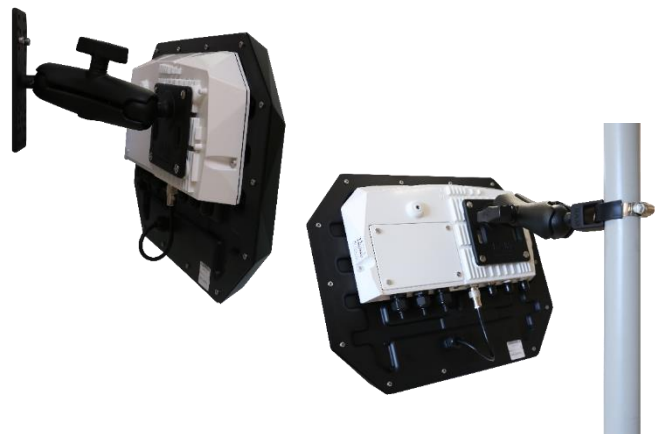

**Dimensions**

**Dimensions**

+

+

+

**M4x12**

M4x12: stainless steel screw  
 Metal strap included: Ø 2.79 to 3.74 in

M4x12: vis Poelier Inox  
 Collier de serrage fourni : Ø 71 à 95 mm

M4x12: tornillo de acero inoxidable  
 Correa de metal incluida: Ø 2.79 to 3.74 in

**Mounting**

**Montage**

**Montaje**

ANT-SPECTRE-X

SPECTRE

SPECTRE NANO / ANT-SPECTRE-G/H