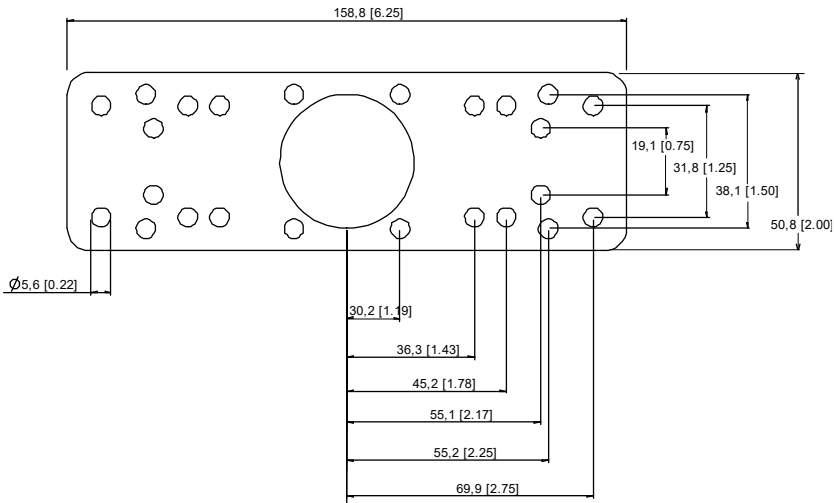

**Dimensions**

**Dimensions**

+

+

4 x **M4x12\***

\* M4x12: stainless steel screw

\* M4x12: vis Poelier Inox

\* M4x12: tornillo de acero inoxidable

**Mounting**

**Montage**

**Montaje**

ANT-UHF2

SPECTRE

SPECTRE NANO