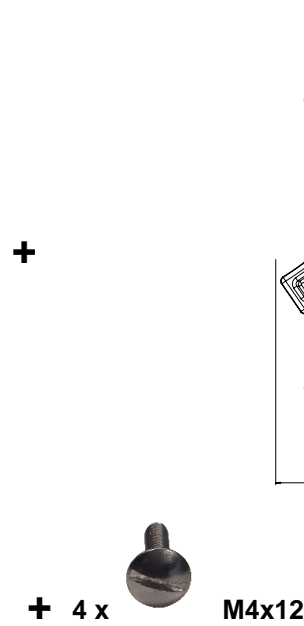

Dimensions

Dimensions

Dimensiones

M4x12: stainless steel screw
 Metal strap included: Ø 2.79 to 3.74 in

M4x12: vis Poelier Inox
 Collier de serrage fourni : Ø 71 à 95 mm

M4x12: tornillo de acero inoxidable
 Correa de metal incluida: Ø 2.79 to 3.74 in