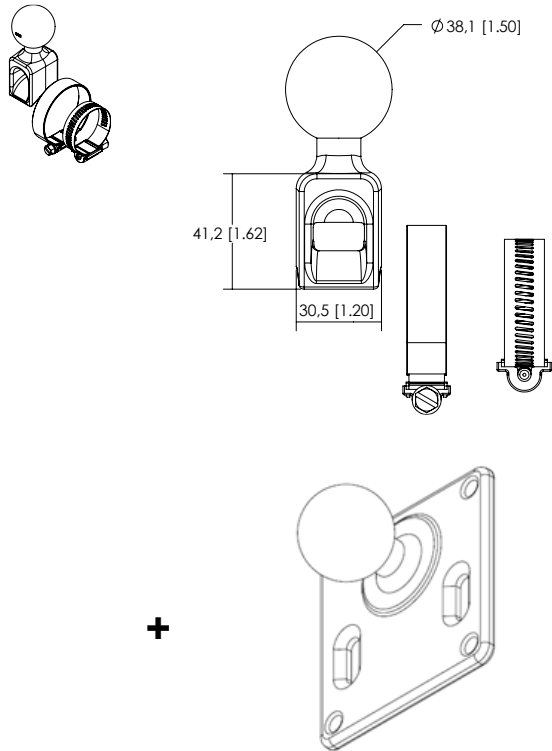

Dimensions

Dimensions

Dimensiones

M4x12: stainless steel screw
 Metal strap included: Ø 2.79 to 3.74 in

M4x12: vis Poelier Inox
 Collier de serrage fourni : Ø 71 à 95 mm

M4x12: tornillo de acero inoxidable
 Correa de metal incluida: Ø 2.79 to 3.74 in

Mounting

ANT-UHF2

Montage

SPECTRE

Montaje

SPECTRE NANO