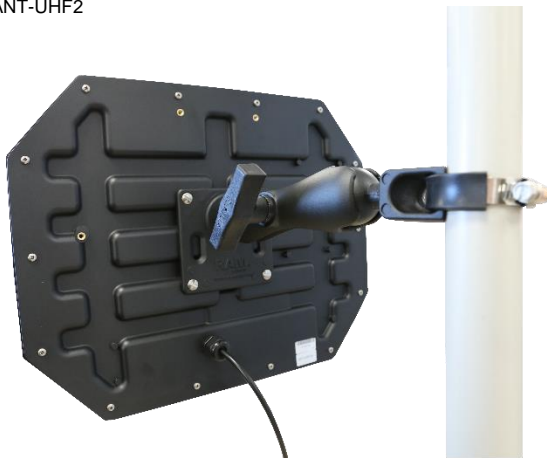

Dimensions

Dimensions

Dimensiones

M4x12: stainless steel screw
 Metal strap included: Ø 2.79 to 3.74 in

M4x12: vis Poelier Inox
 Collier de serrage fourni : Ø 71 à 95 mm

M4x12: tornillo de acero inoxidable
 Correa de metal incluida: Ø 2.79 to 3.74 in

Mounting

ANT-UHF2

Montage

SPECTRE

Montaje

SPECTRE NANO