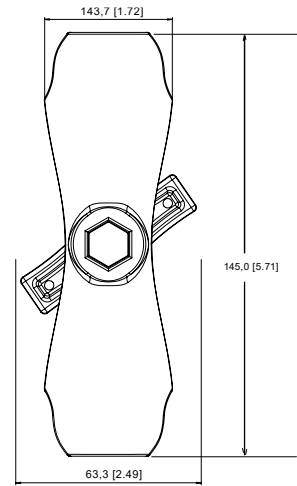

Dimensions

Dimensions

Dimensiones

M4x12: stainless steel screw
 Metal strap included: Ø 2.79 to 3.74 in

M4x12: vis Poelier Inox
 Collier de serrage fourni : Ø 71 à 95 mm

M4x12: tornillo de acero inoxidable
 Correa de metal incluida: Ø 2.79 to 3.74 in

Mounting

ANT-UHF2

Montage

SPECTRE

Montaje

SPECTRE NANO