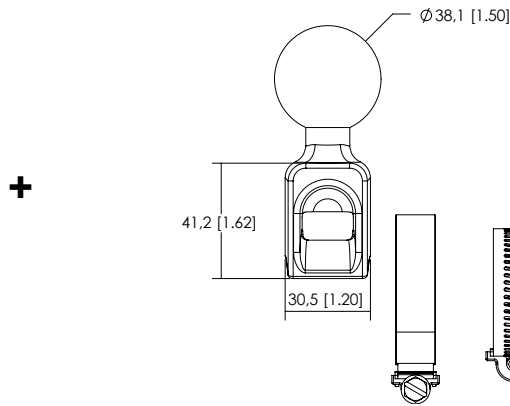

Dimensions

Dimensions

M4x12: stainless steel screw
 Metal strap included: Ø 2.79 to 3.74 in

M4x12: vis Poelier Inox
 Collier de serrage fourni : Ø 71 à 95 mm

M4x12: tornillo de acero inoxidable
 Correa de metal incluida: Ø 2.79 to 3.74 in

Mounting

Montage

Montaje

ANT-UHF2

SPECTRE

SPECTRE NANO