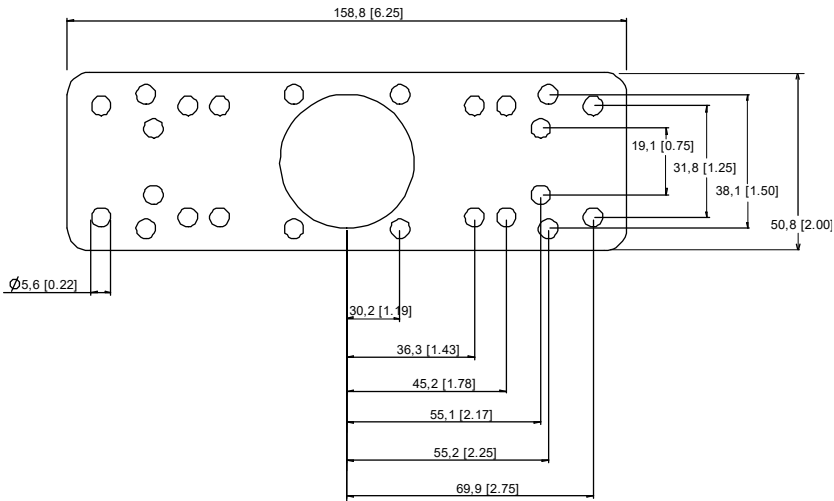

Dimensions

Dimensions

M4x12: stainless steel screw
 Metal strap included: Ø 2.79 to 3.74 in

M4x12: vis Poelier Inox
 Collier de serrage fourni : Ø 71 à 95 mm

M4x12: tornillo de acero inoxidable
 Correa de metal incluida: Ø 2.79 to 3.74 in

Mounting

Montage

Montaje

ANT-UHF2

SPECTRE

SPECTRE NANO