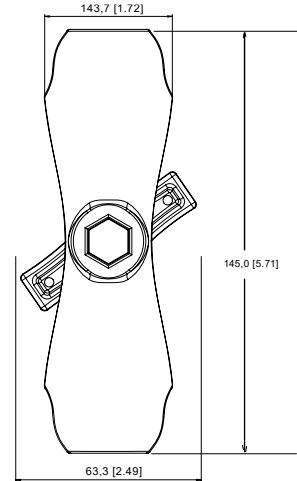

Dimensions

Dimensions

M4x12: stainless steel screw
 Metal strap included: Ø 2.79 to 3.74 in

M4x12: vis Poelier Inox
 Collier de serrage fourni : Ø 71 à 95 mm

M4x12: tornillo de acero inoxidable
 Correa de metal incluida: Ø 2.79 to 3.74 in

Mounting

Montage

Montaje

ANT-UHF2

SPECTRE

SPECTRE NANO