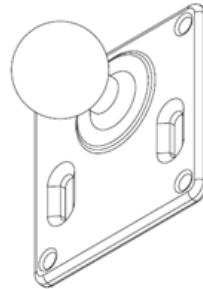

Dimensions

Dimensions

M4x12: stainless steel screw
 Metal strap included: Ø 2.79 to 3.74 in

M4x12: vis Poelier Inox
 Collier de serrage fourni : Ø 71 à 95 mm

M4x12: tornillo de acero inoxidable
 Correa de metal incluida: Ø 2.79 to 3.74 in