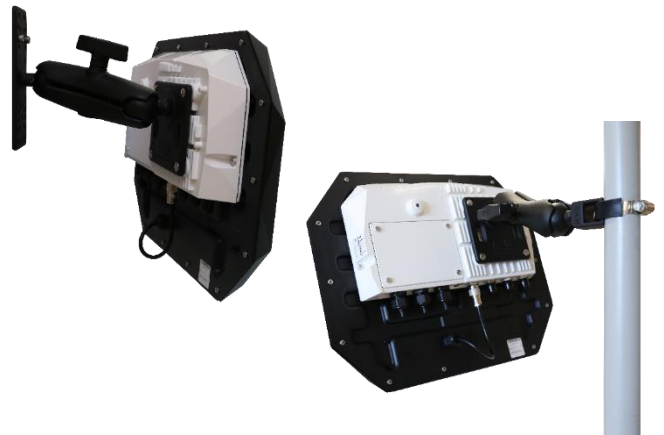

Dimensions

Dimensions

M4x12: stainless steel screw
 Metal strap included: Ø 2.79 to 3.74 in

M4x12: vis Poelier Inox
 Collier de serrage fourni : Ø 71 à 95 mm

M4x12: tornillo de acero inoxidable
 Correa de metal incluida: Ø 2.79 to 3.74 in

Mounting

Montage

Montaje

ANT-UHF2

SPECTRE

SPECTRE NANO